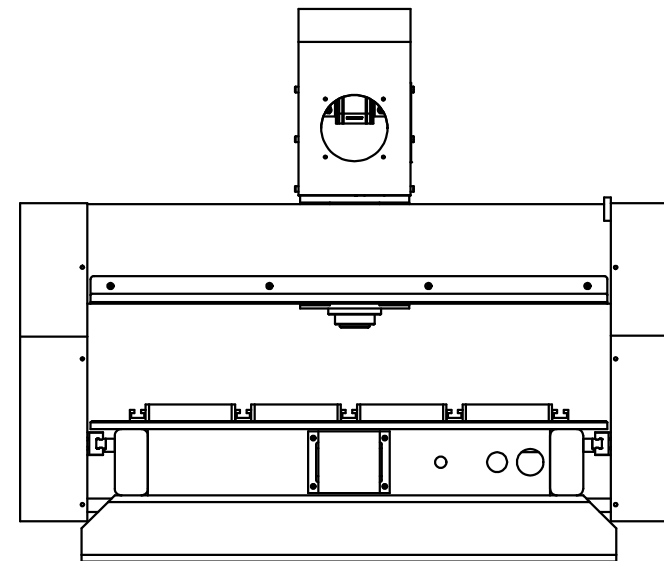

LAGUNA

IQ_ATC, 3hp Spindle 220v, 20A, 1 Phase

- *Industrial HIWIN Square rail bearings.*
- *Renewable MDF table surface with TEE slots.*
- *Laguna Hand Held control system.*
- *Industrial 3hp liquid cooled spindle*