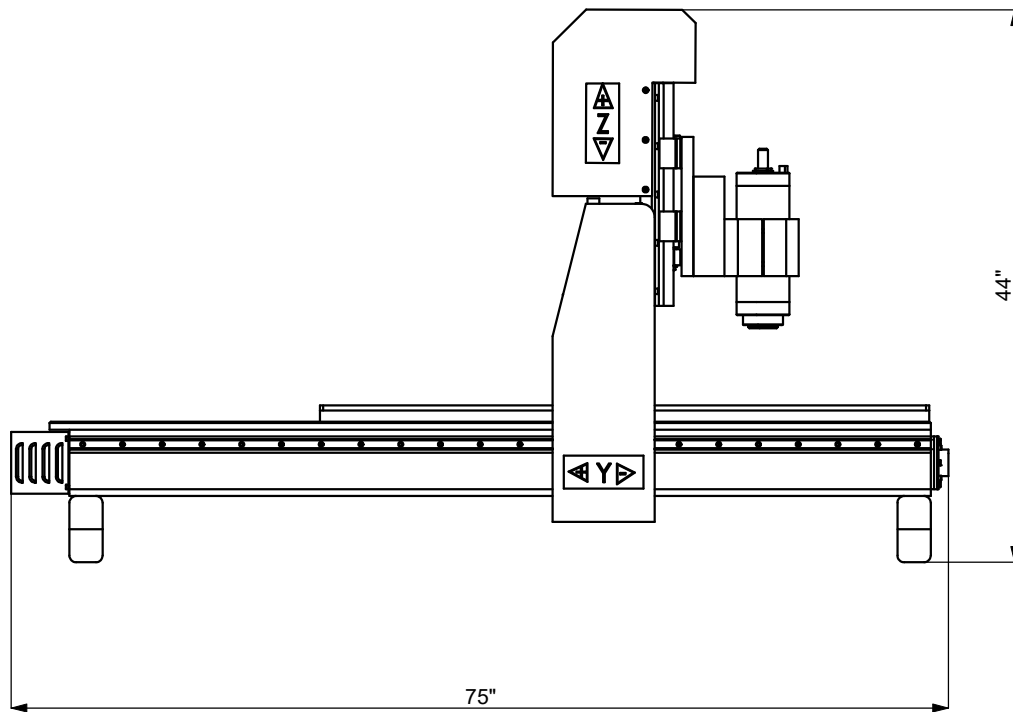

LAGUNA

IQ_ATC, 3hp Spindle 220v, 20A, 1 Phase

- *Industrial HIWIN Square rail bearings.*
- *Renewable MDF table surface with TEE slots.*
- *Laguna Hand Held control system.*
- *Industrial 3hp liquid cooled spindle*