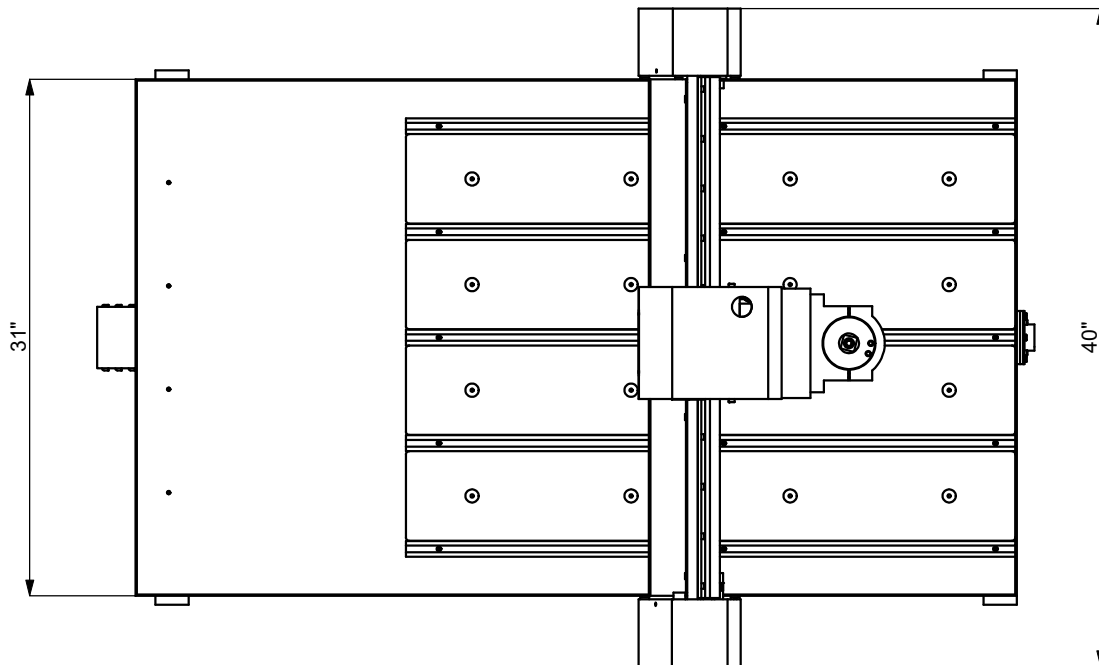

LAGUNA

IQ_ATC, 3hp Spindle 220v, 20A, 1 Phase

- *Industrial HIWIN Square rail bearings.*
- *Renewable MDF table surface with TEE slots.*
- *Laguna Hand Held control system.*
- *Industrial 3hp liquid cooled spindle*